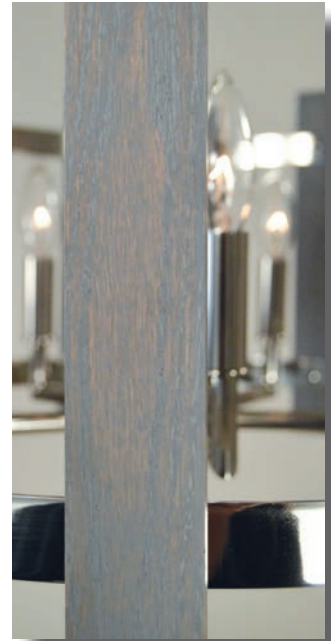

arcadia

wood detail