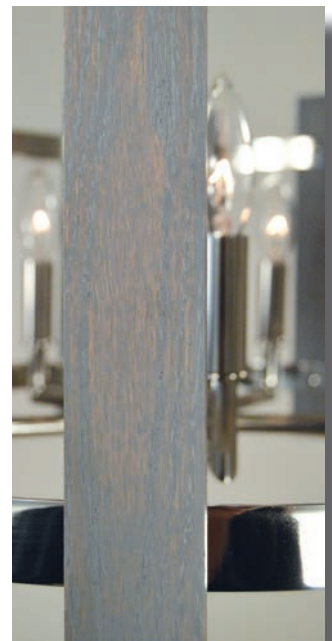

# arcadia

5264

20"W × 31"H  
103" extension  
6-60W, candle clear  
shown in polished nickel

## Dual Stem / Semi-Flush Mount

20"W x 13", 19", 25", 31, 37" & 43" overall heights  
6-60W, candle clear  
shown in polished nickel

shown without stem

# arcadia

5260

14"W × 13"H  
4-60W, candle clear  
shown in polished nickel

Detail of Weathered Gray Wood

Front View

Side View

5262

5"W × 22"H × 4"D  
2-60W, candle clear  
shown in polished nickel

# arcadia

5268

30"W × 44"H  
116" extension  
12-60W, candle clear  
shown in polished nickel

Detail of Weathered Gray Wood