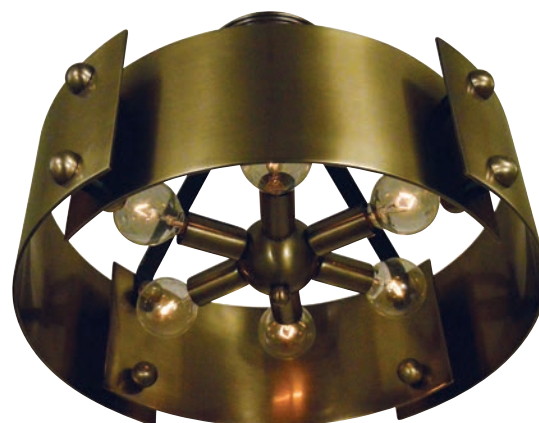

5290

15"W x 11"H
6-60W, g16½ clear
shown in antique brass with
matte black accents