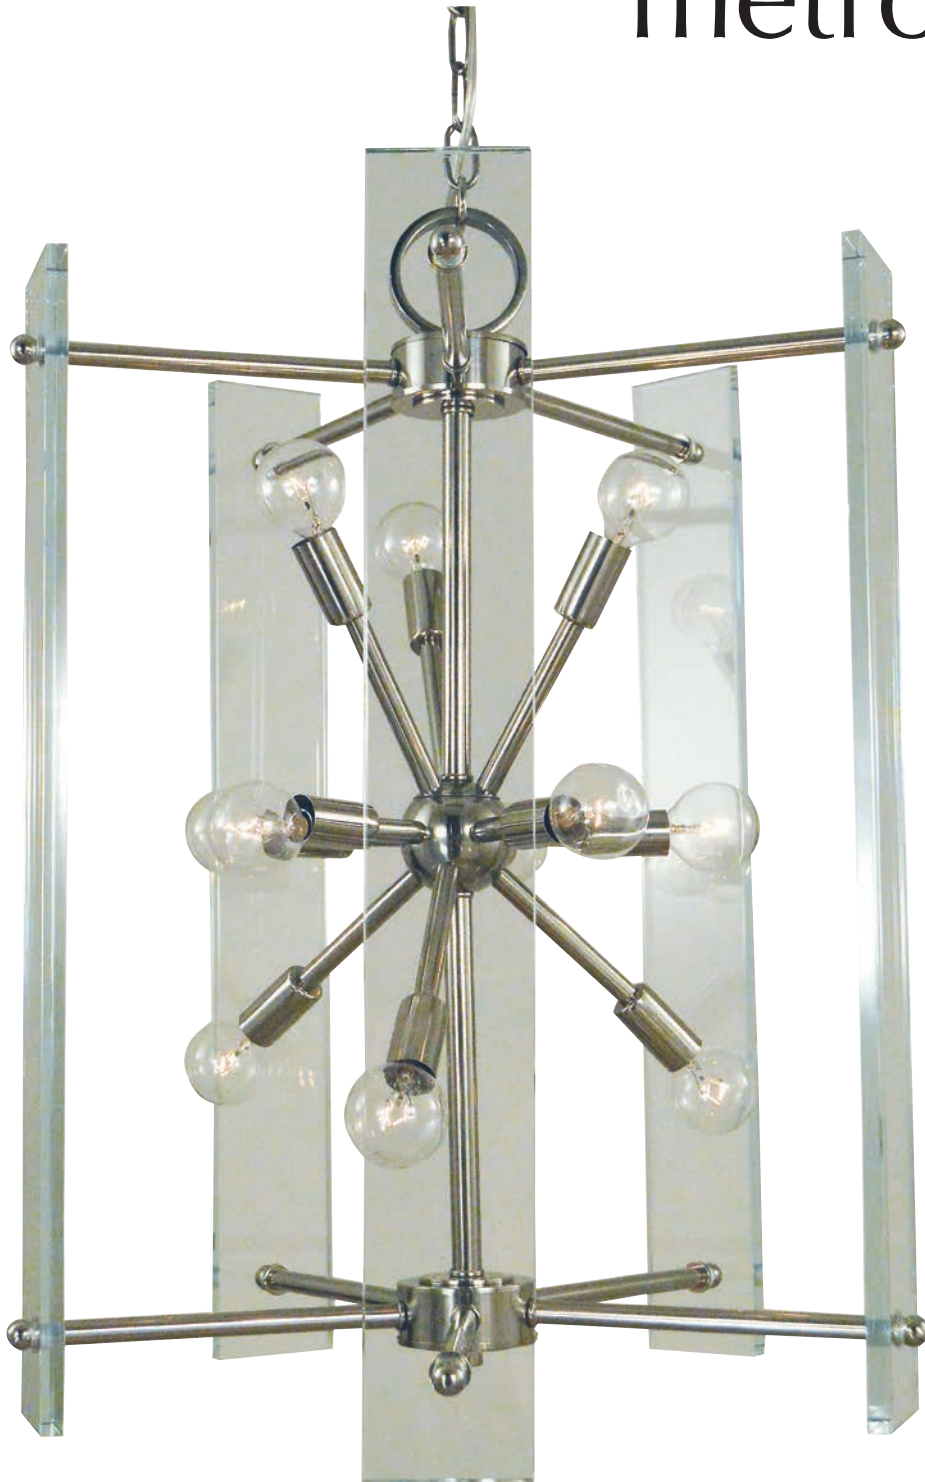

# arcadia

5264

20"W × 31"H  
103" extension  
6-60W, candle clear  
shown in polished nickel

## Dual Stem / Semi-Flush Mount

20"W x 13", 19", 25", 31, 37" & 43" overall heights  
6-60W, candle clear  
shown in polished nickel

shown without stem

# lasalle

5292

24"W x 12"H  
8-60W, g16½ clear  
shown in antique brass with  
matte black accents

view from below

5290

15"W x 11"H  
6-60W, g16½ clear  
shown in antique brass with  
matte black accents

view from below

# metrocraft

5300

18"W × 26"H

98" extension

11-60W, g16½ clear

shown in polished nickel