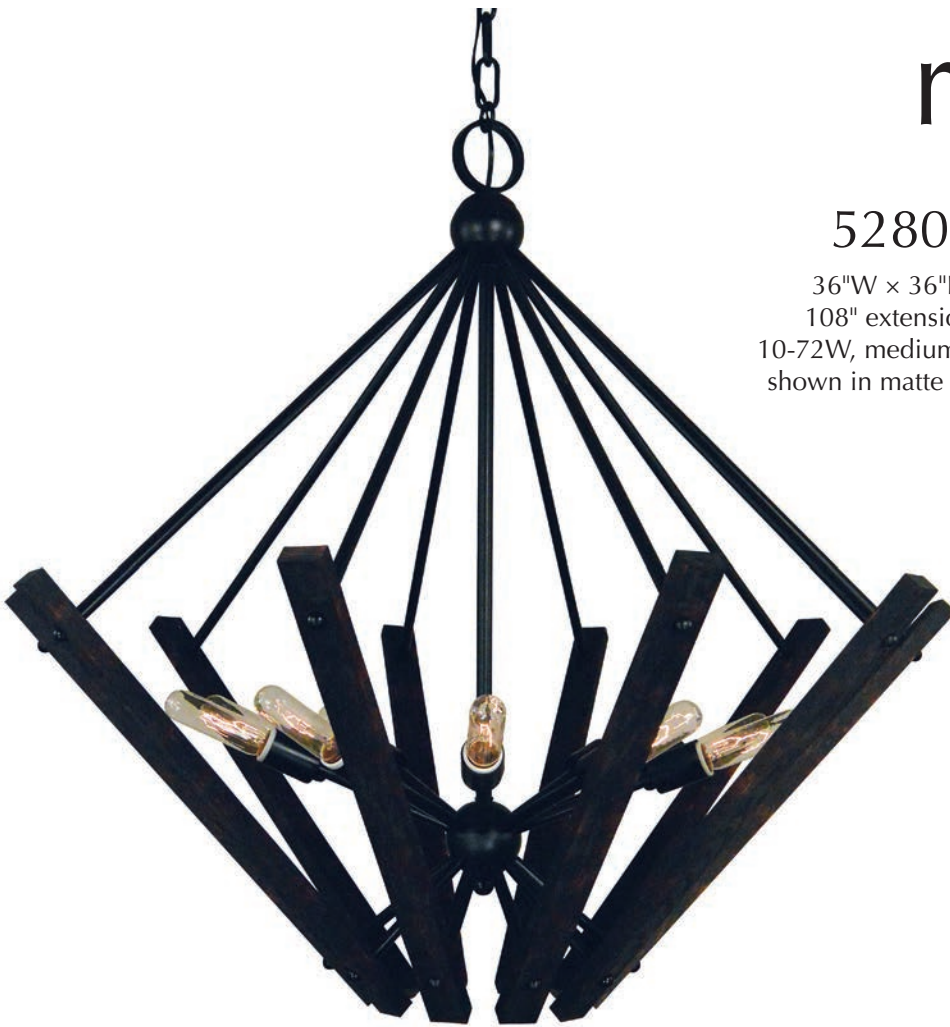

rustic chic