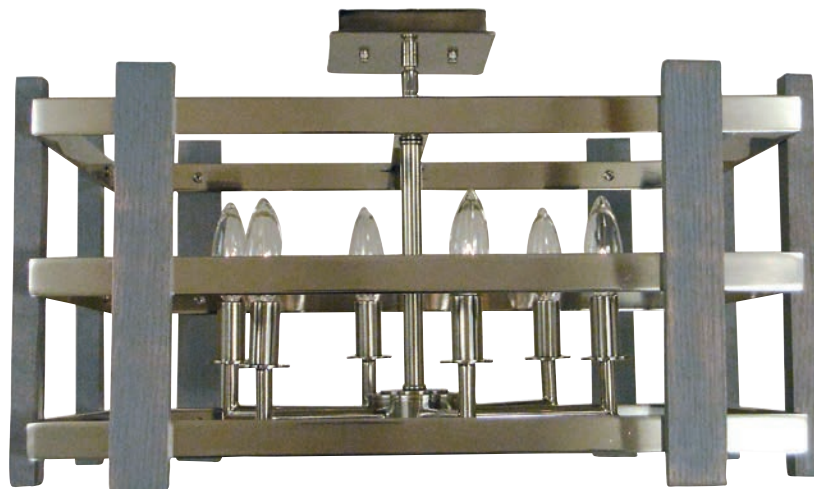

# arcadia

5264

20"W × 31"H  
103" extension  
6-60W, candle clear  
shown in polished nickel

## Dual Stem / Semi-Flush Mount

20"W x 13", 19", 25", 31, 37" & 43" overall heights  
6-60W, candle clear  
shown in polished nickel

shown without stem

# arcadia

5260

14"W × 13"H  
4-60W, candle clear  
shown in polished nickel

Detail of Weathered Gray Wood

Front View

Side View

5262

5"W × 22"H × 4"D  
2-60W, candle clear  
shown in polished nickel

# arcadia

5268

30"W × 44"H  
116" extension  
12-60W, candle clear  
shown in polished nickel

Detail of Weathered Gray Wood