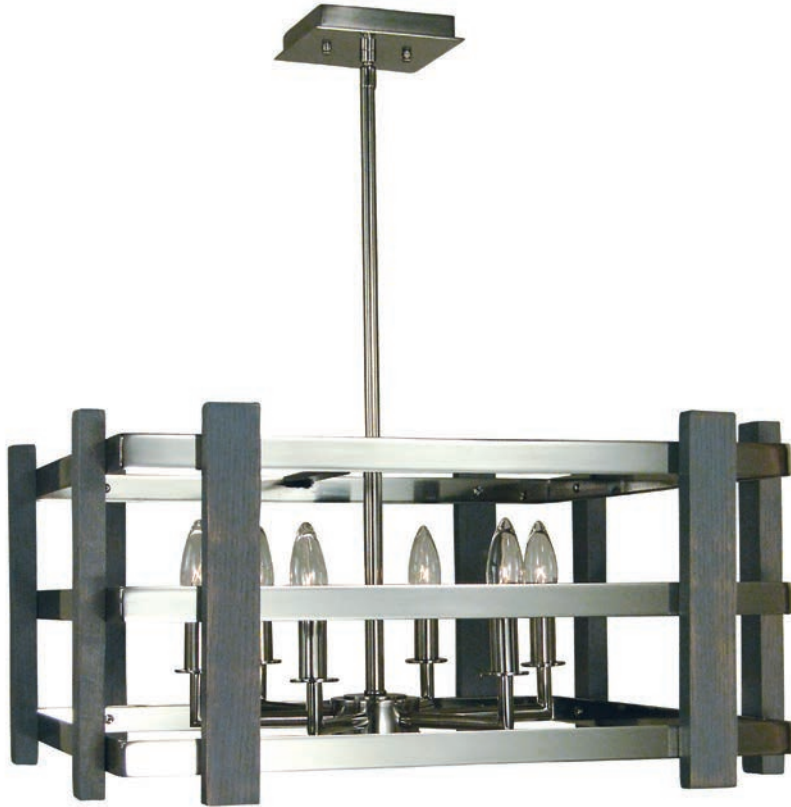

arcadia

wood detail