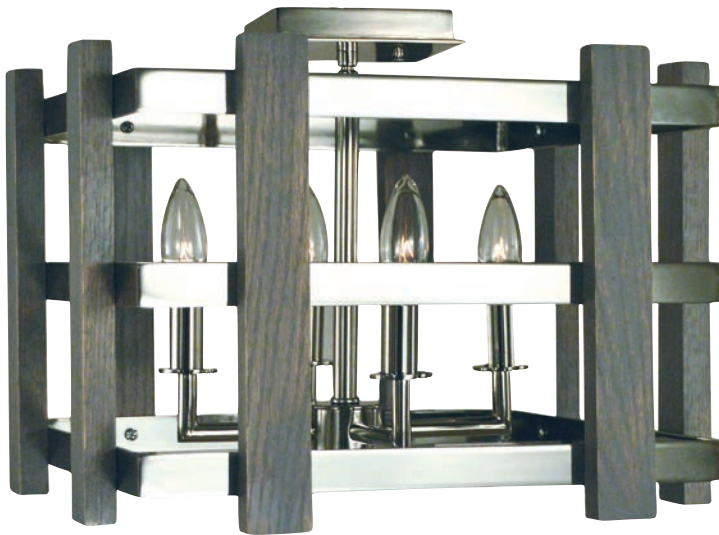

# arcadia

5264

20"W × 31"H  
103" extension  
6-60W, candle clear  
shown in polished nickel

## Dual Stem / Semi-Flush Mount

20"W x 13", 19", 25", 31, 37" & 43" overall heights  
6-60W, candle clear  
shown in polished nickel

shown without stem

# arcadia

5260

14"W × 13"H  
4-60W, candle clear  
shown in polished nickel

Detail of Weathered Gray Wood

Front View

Side View

5262

5"W × 22"H × 4"D  
2-60W, candle clear  
shown in polished nickel

# arcadia

5268

30"W × 44"H  
116" extension  
12-60W, candle clear  
shown in polished nickel

Detail of Weathered Gray Wood